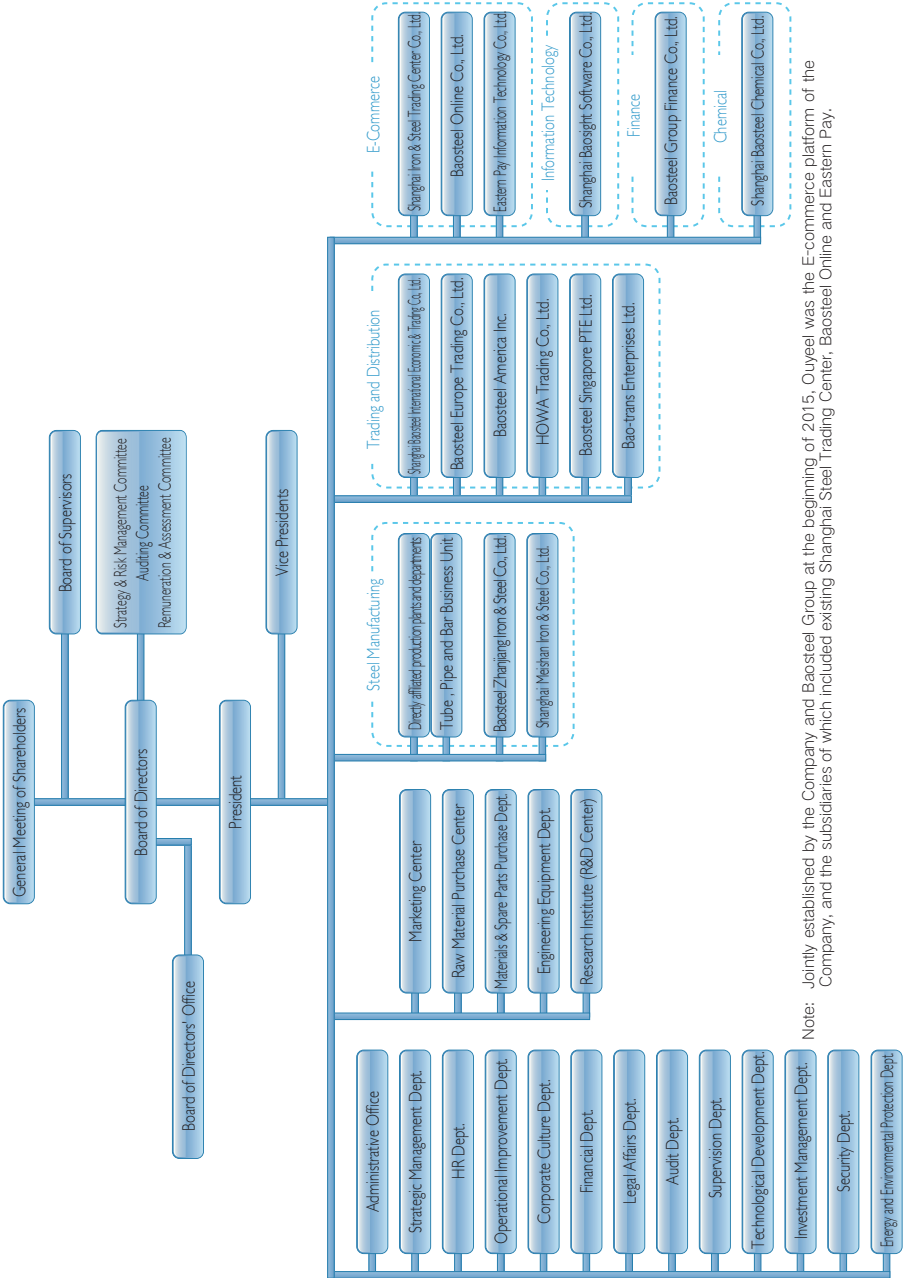

## II. Organization Chart

Organization Chart of Baoshan Iron & Steel Co., Ltd.

Note: Jointly established by the Company and Baosteel Group at the beginning of 2015, Ouyeel was the E-commerce platform of the Company, and the subsidiaries of which included existing Shanghai Steel Trading Center, Baosteel Online and Eastern Pay.